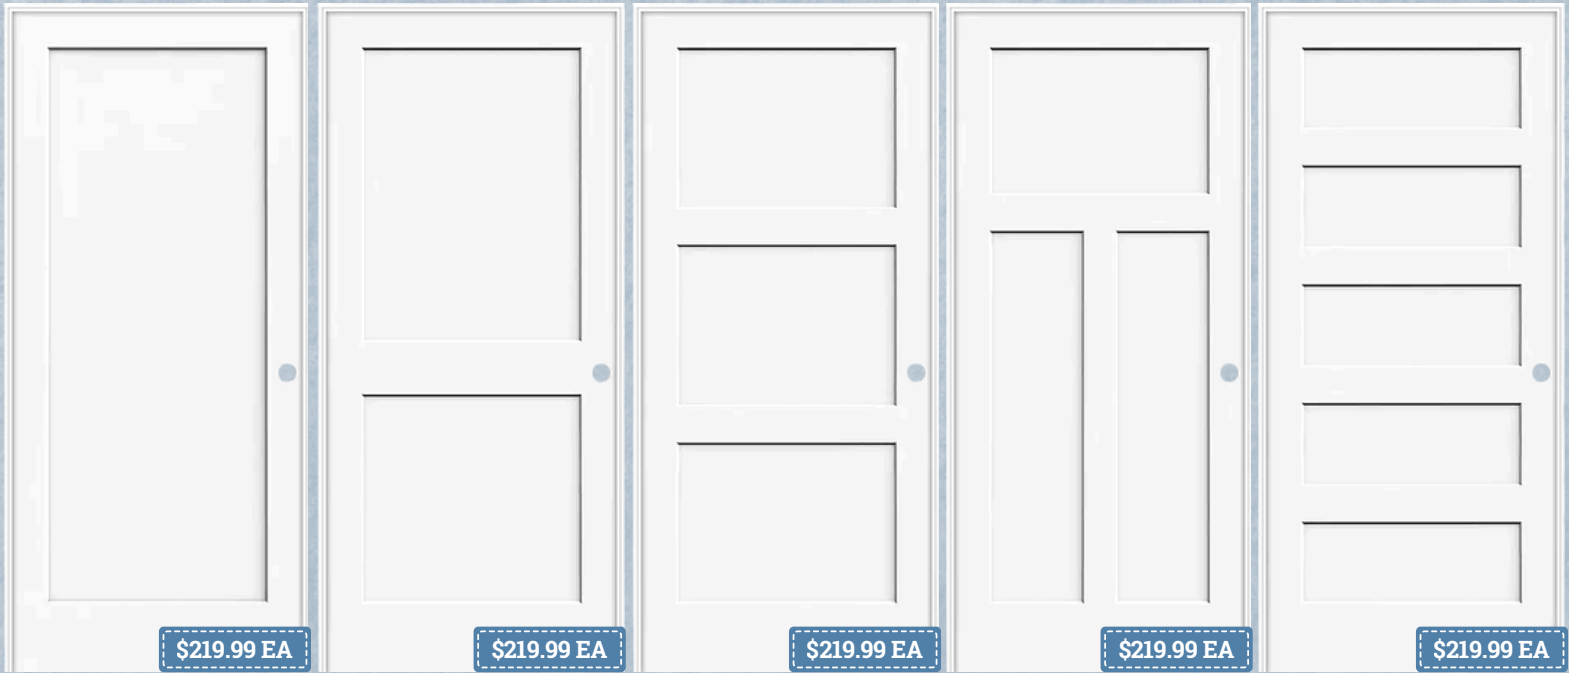

\$499.99

LINCOLNTON APRIL SPECIALS

80" HEIGHT INTERIOR SPECIAL ORDER DOOR OPTIONS

Slabs, Pre-Hung Units, and Double Units are available to order.

96" HEIGHT INTERIOR SPECIAL ORDER DOOR OPTIONS

Slabs, Pre-Hung Units, and Double Units are available to order.