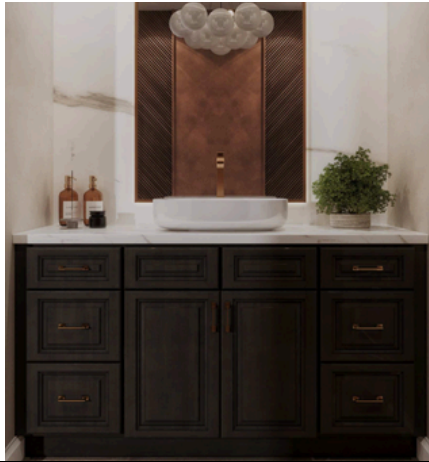

LINCOLNTON APRIL SPECIALS