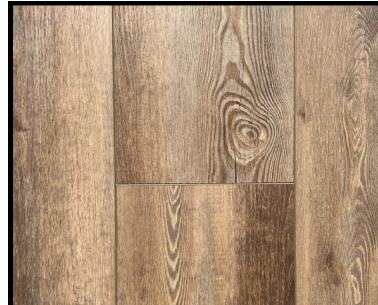

LINCOLNTON APRIL SPECIALS

LUXURY VINYL PLANK:

BROUGHTON STREET
LUXURY VINYL PLANK FLOORING

PLANK SIZE: 7" W X 60" L
THICKNESS: 8 MM
WEAR LAYER: 20 MIL
SQFT/BX: 23.62

PRICE: \$2.89/SF
BUY 70 BXS OR MORE: \$2.69/SF

CARRIBEAN BEECH
LUXURY VINYL PLANK FLOORING

PLANK SIZE: 9" W X 60" L
THICKNESS: 8 MM
WEAR LAYER: 22 MIL
SQFT/BX: 29.92

PRICE: \$2.89/SF
BUY 32 BXS OR MORE: \$2.69/SF

TUSCAN ASH
LUXURY VINYL PLANK FLOORING

PLANK SIZE: 9" W X 60" L
THICKNESS: 8 MM
WEAR LAYER: 22 MIL
SQFT/BX: 29.92

PRICE: \$2.89/SF
BUY 32 BXS OR MORE: \$2.69/SF

TROPICAL WALNUT
LUXURY VINYL PLANK FLOORING

PLANK SIZE: 9" W X 60" L
THICKNESS: 8 MM
WEAR LAYER: 22 MIL
SQFT/BX: 29.92