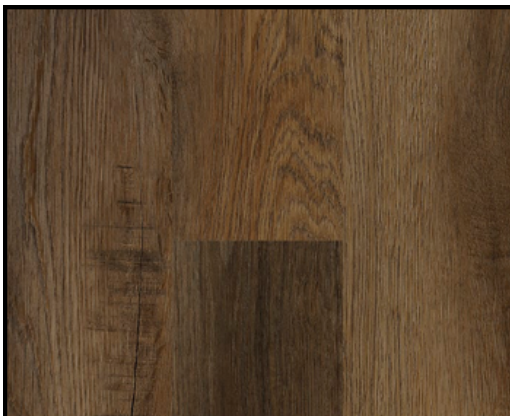

CARRIBEAN BEECH
LUXURY VINYL PLANK FLOORING

PLANK SIZE: 9" W X 60" L
THICKNESS: 8 MM
WEAR LAYER: 22 MIL
SQFT/BX: 29.92

PRICE: \$2.89/SF
BUY 32 BXS OR MORE: \$2.69/SF

TUSCAN ASH
LUXURY VINYL PLANK FLOORING

PLANK SIZE: 9" W X 60" L
THICKNESS: 8 MM
WEAR LAYER: 22 MIL
SQFT/BX: 29.92

PRICE: \$2.89/SF
BUY 32 BXS OR MORE: \$2.69/SF

TROPICAL WALNUT
LUXURY VINYL PLANK FLOORING

PLANK SIZE: 9" W X 60" L
THICKNESS: 8 MM
WEAR LAYER: 22 MIL
SQFT/BX: 29.92

PRICE: \$2.89/SF
BUY 32 BXS OR MORE: \$2.69/SF

FLOORING

PROVINCIAL OAK
LUXURY VINYL PLANK FLOORING

PLANK SIZE: 5" W X 60" L
THICKNESS: 6.5 MM
WEAR LAYER: 20 MIL
SQFT/BX: 32.81

PRICE: \$2.69/SF
BUY 40 BXS OR MORE: \$2.49/SF