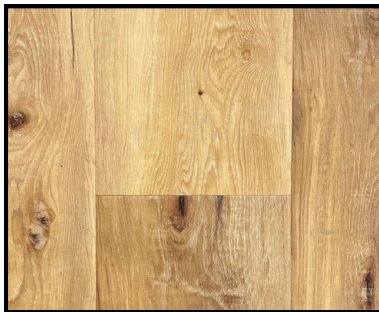

PLANK SIZE: 9" W X 60" L
THICKNESS: 5.5 MM
WEAR LAYER: 20 MIL
SQFT/BX: 30.17

PRICE: \$2.69/SF
BUY 48 BXS OR MORE: \$2.49/SF

BEDROCK
LUXURY VINYL PLANK FLOORING

PLANK SIZE: 9" W X 60" L
THICKNESS: 5.5 MM
WEAR LAYER: 20 MIL
SQFT/BX: 30.17

PRICE: \$2.69/SF
BUY 48 BXS OR MORE: \$2.49/SF

BERNHARDT
LUXURY VINYL PLANK FLOORING

PLANK SIZE: 9" W X 60" L
THICKNESS: 12 MM
WEAR LAYER: 22 MIL
SQFT/BX: 26.18

PRICE: \$3.79/SF
BUY 44 BXS OR MORE: \$3.59/SF