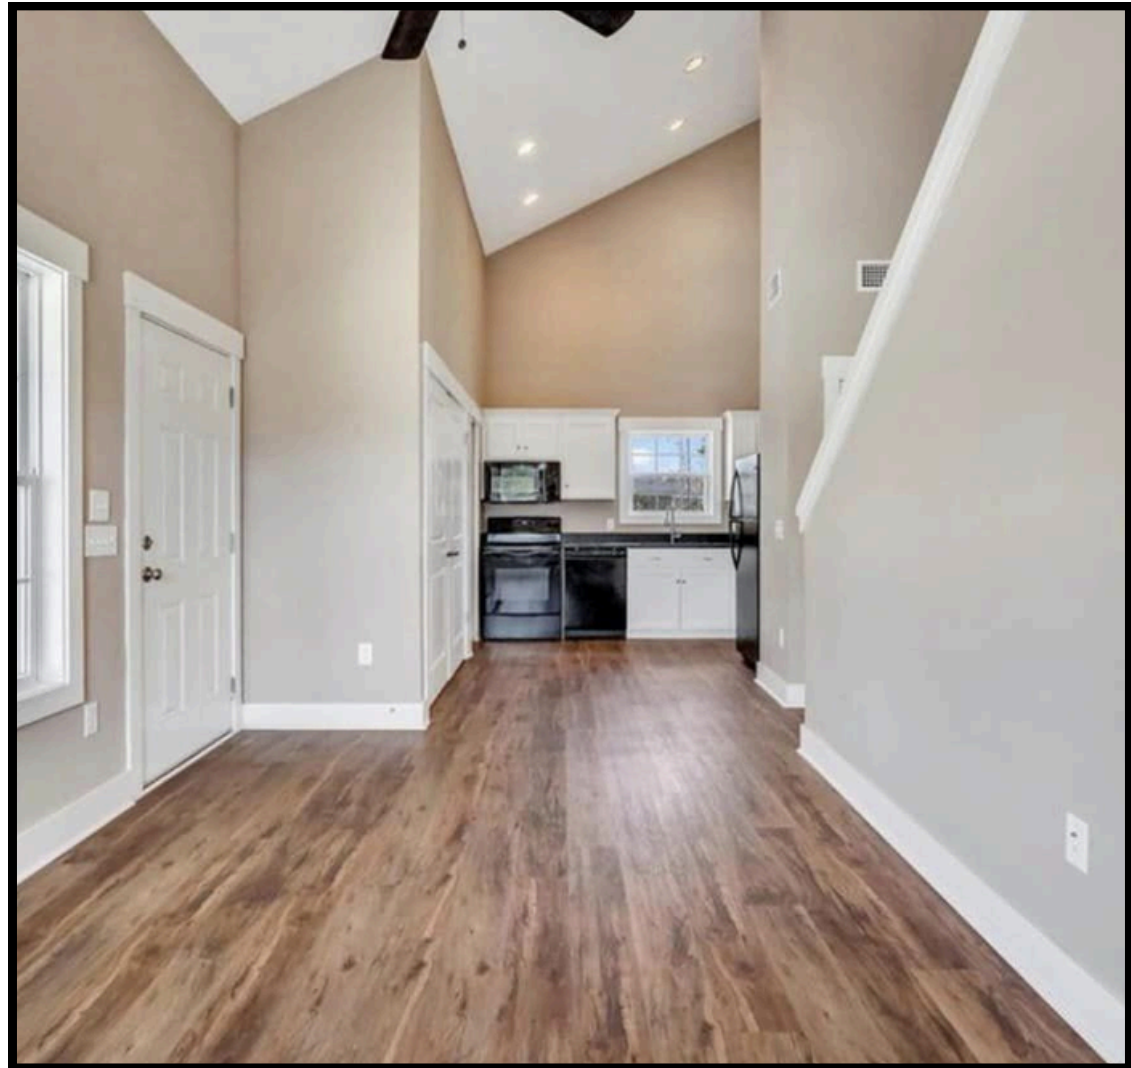

STOREHOUSE

EST. 2014

ROUGH SAWN REVIVAL THRESHING FLOOR

SIZE: 9" x 60"
THICKNESS: 5.5MM
WEAR LAYER: 20 MIL
SQFT PER BOX: 30.18

\$2.69/SF

****ASK US ABOUT PALLET PRICING****