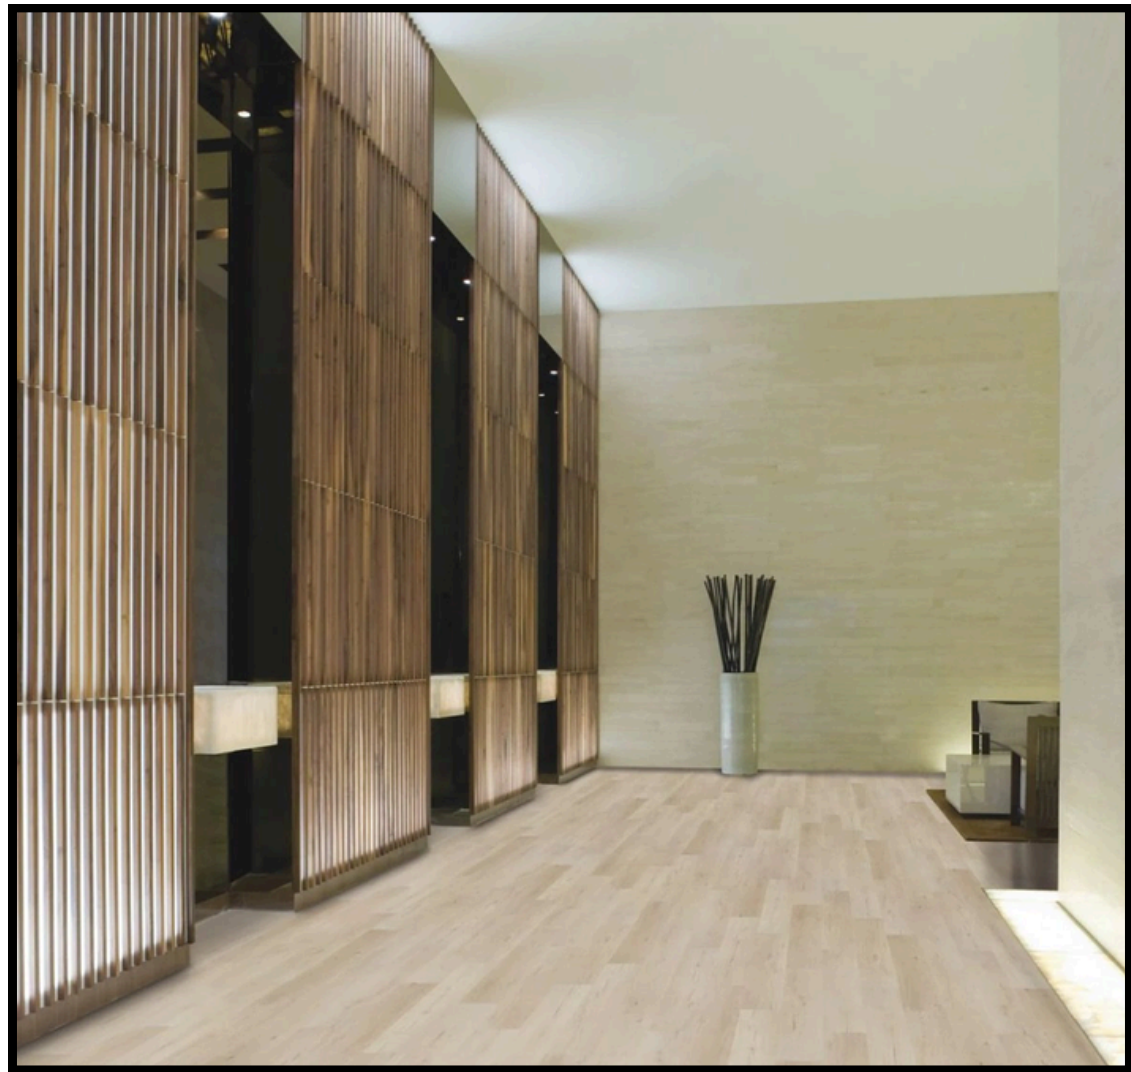

STOREHOUSE

EST. 2014

COREtec[®]
Floors

HOBBS OAK

PRO CLASSICS - VV017

SIZE: 7" x 48"
THICKNESS: 5MM
WEAR LAYER: 20 MIL
SQFT PER BOX: 28.84

**CALL US FOR THE
BEST PRICING!**

****ASK ABOUT PALLET PRICING****